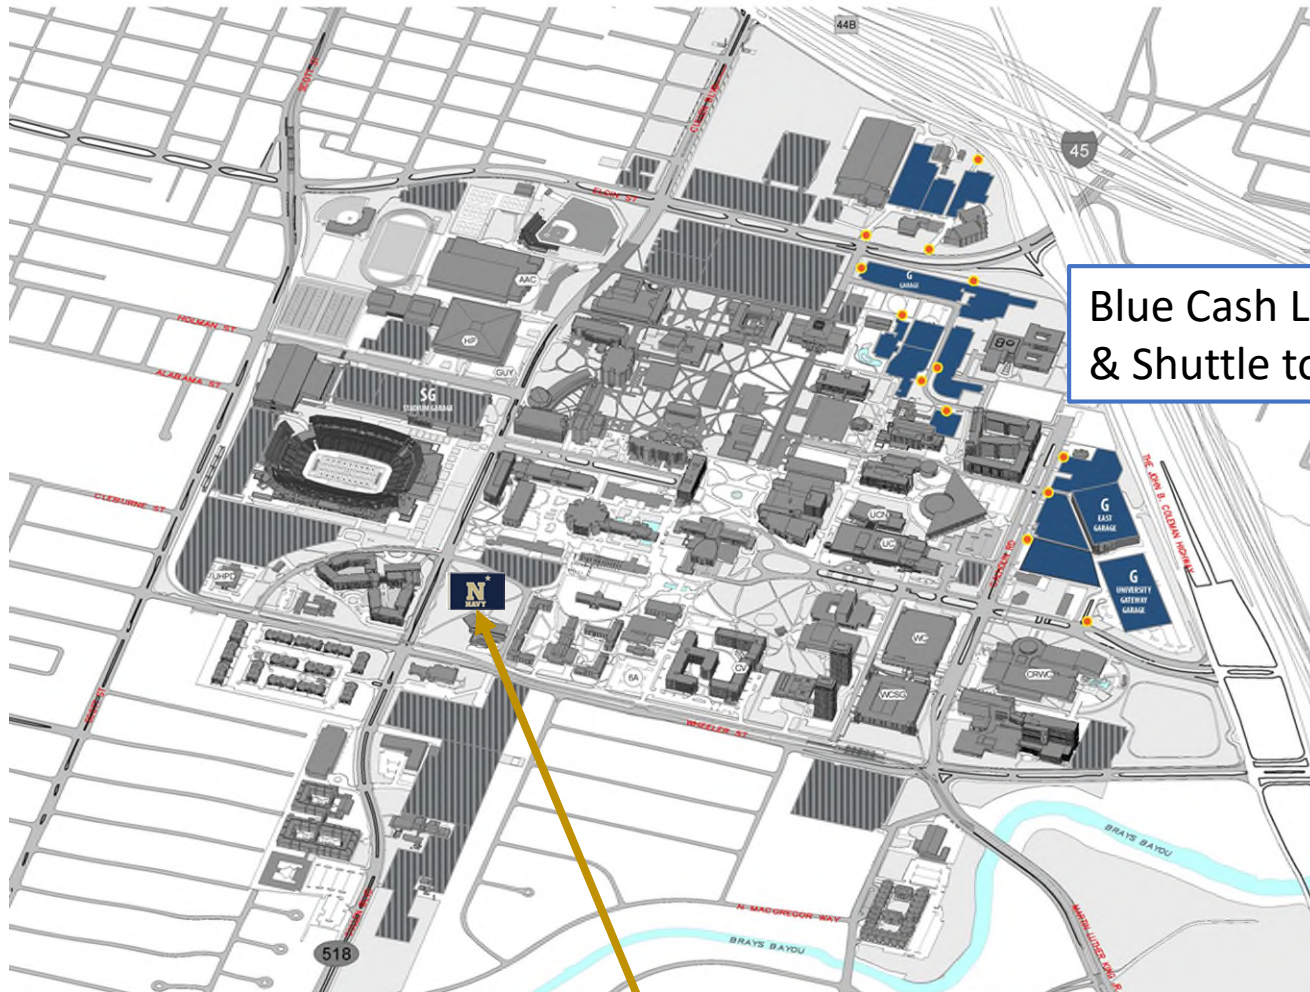

September 25, 2021

Blue Cash Lot Parking & Shuttle to Stadium

NAVY Tailgate is near the corner of Wheeler and Cullen.